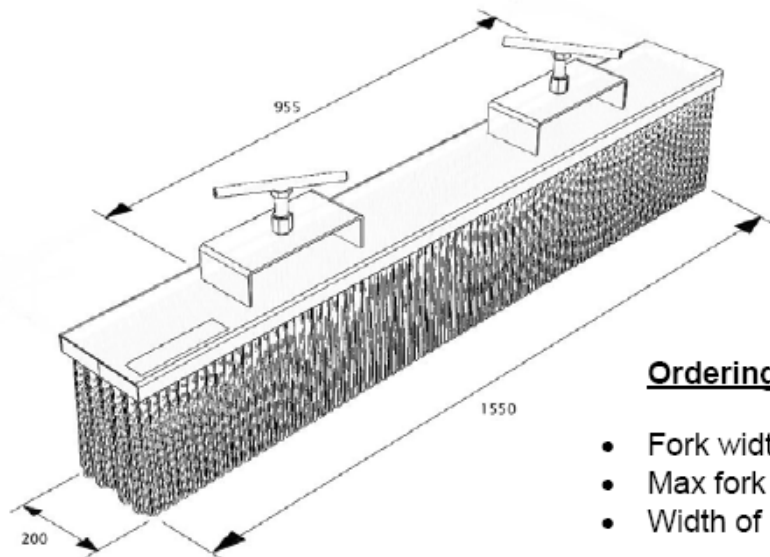

# The Big Brush

Ideal for sweeping debris such as leaves, wood chips, shavings, stones, soil, liquid spills, standing water, plastic, metal waste & Snow.

## Use :-

This is a clever application of the brush maker's art using thick and thin bristles. Fine at the front to deal with small particles and thick at the back to move bulkier debris. Very springy polypropylene bristles flick the material forward. Suitable for use in warehouses, Yards, Standing Ground Silage, Grain stores, Farms, Construction sites, Building yards & for Recycling and Rubbish areas.

- Robust 5mm Body
- Screw Clamp Retention
- Replaceable brush section
- Springy bristles
- 2 Super Fine Brush Rows
- 10 Brush Rows
- Weight = 26Kg